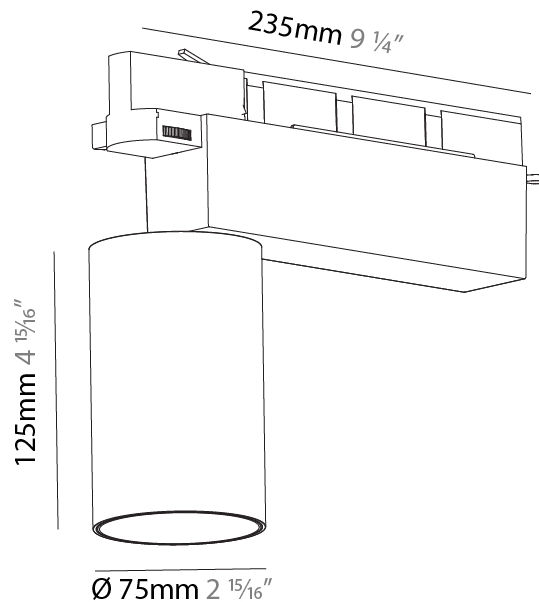

GENERAL

Series: Centriq
 Subseries: Centriq 75
 Brand: Prolicht
 Division: Architectural
 Mounting Type: Track
 Mounting Location: Ceiling
 Subcategory: Spots

PHYSICAL

Shape: Cylinder
 Diameter (mm): 75
 Diameter (in): 2 ¹⁵/₁₆
 Length (mm): 235
 Length (in): 9 ¹/₄
 Height (mm): 182
 Height (in): 7 ³/₁₆
 Light Distribution: Adjustable / Direct
 Weight (kg): 1.099
 Weight (lbs): 2.42
 Installation Requirement: Track or profile system
 Fixture Finish: SSR / BKV / CWI / CRY / HAB / UFT / ITA / RUA / FTG / MYG / LOD / PUS / FRO / FUP / KIA / POP / BLS / SPG / MEY / GOH / GUM / CHC / COM / ABZ / JAG / OBR / MOS / ROR
 Fixture Material: Aluminum Die Cast

OPTICAL

Reflector: 20 / 25 / 40
 Adjustability: Rotational 340°; Tilt 90°
 Upon Request: Special Beam Angles

RATINGS AND CERTIFICATIONS

Certified By: Certified for North American Standards
 IP rating: IP20