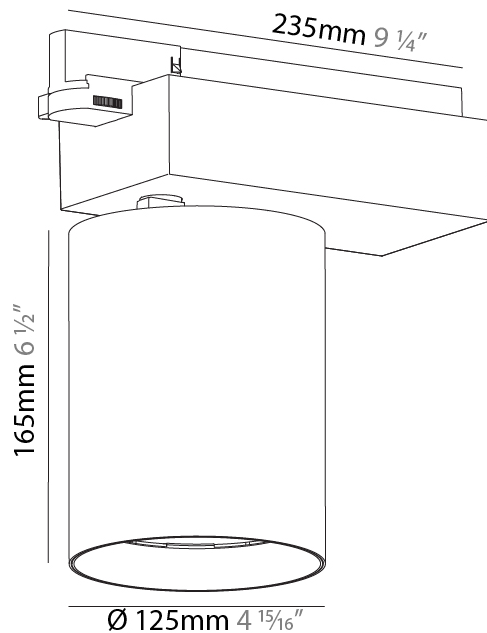

GENERAL

Series: Centriq
Subseries: Centriq 125
Brand: Prolicht
Division: Architectural
Mounting Type: Track
Mounting Location: Ceiling
Subcategory: Spots

PHYSICAL

Shape: Cylinder
Diameter (mm): 125
Diameter (in): 4 ¹⁵ / ₁₆
Length (mm): 235
Length (in): 9 ¹ / ₄
Height (mm): 165
Height (in): 6 ¹ / ₂
Light Distribution: Adjustable / Direct
Fixture Finish: SSR / BKV / CWI / CRY / HAB / UFT / ITA / RUA / FTG / MYG / LOD / PUS / FRO / FUP / KIA / POP / BLS / SPG / MEY / GOH / GUM / CHC / COM / ABZ / JAG / OBR / MOS / ROR
Fixture Material: Aluminum

Beam Angle: 8
Adjustability: Rotational 340°; Tilt 90°

RATINGS AND CERTIFICATIONS

Certified By: Certified for North American Standards
IP rating: IP20

PROJECT _____

TYPE _____

SPECIFIER _____

QUANTITY _____